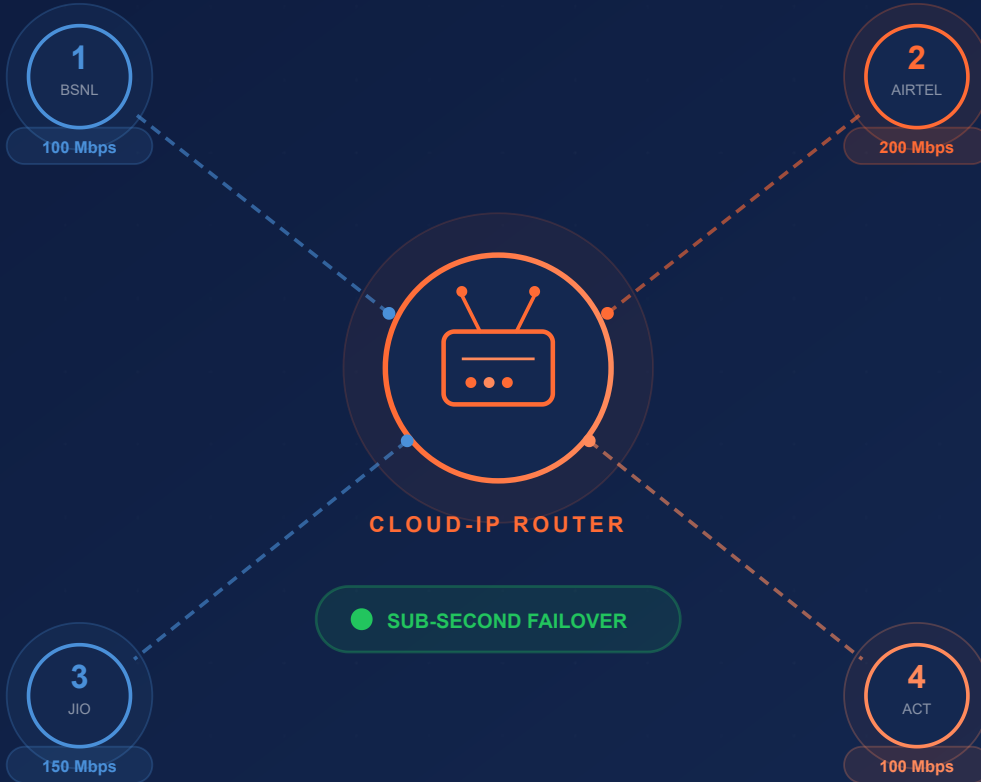

NETWORK SOLUTIONS

Cloud-IP Multi-ISP

Intelligent routing across multiple ISPs with sub-second failover, load balancing, and real-time traffic analytics.

CLOUD-IP MULTI-ISP ROUTING

Intelligent routing with automatic failover across 4 ISPs

- <1s Failover
- 4 ISP Links
- 550 Mbps Total
- Policy Routing
- Analytics

KEY FEATURES

Sub-Second Failover
Instant switch when any ISP drops

Load Balancing
Distribute traffic across all ISPs

Policy Routing
Route by app, user, or protocol